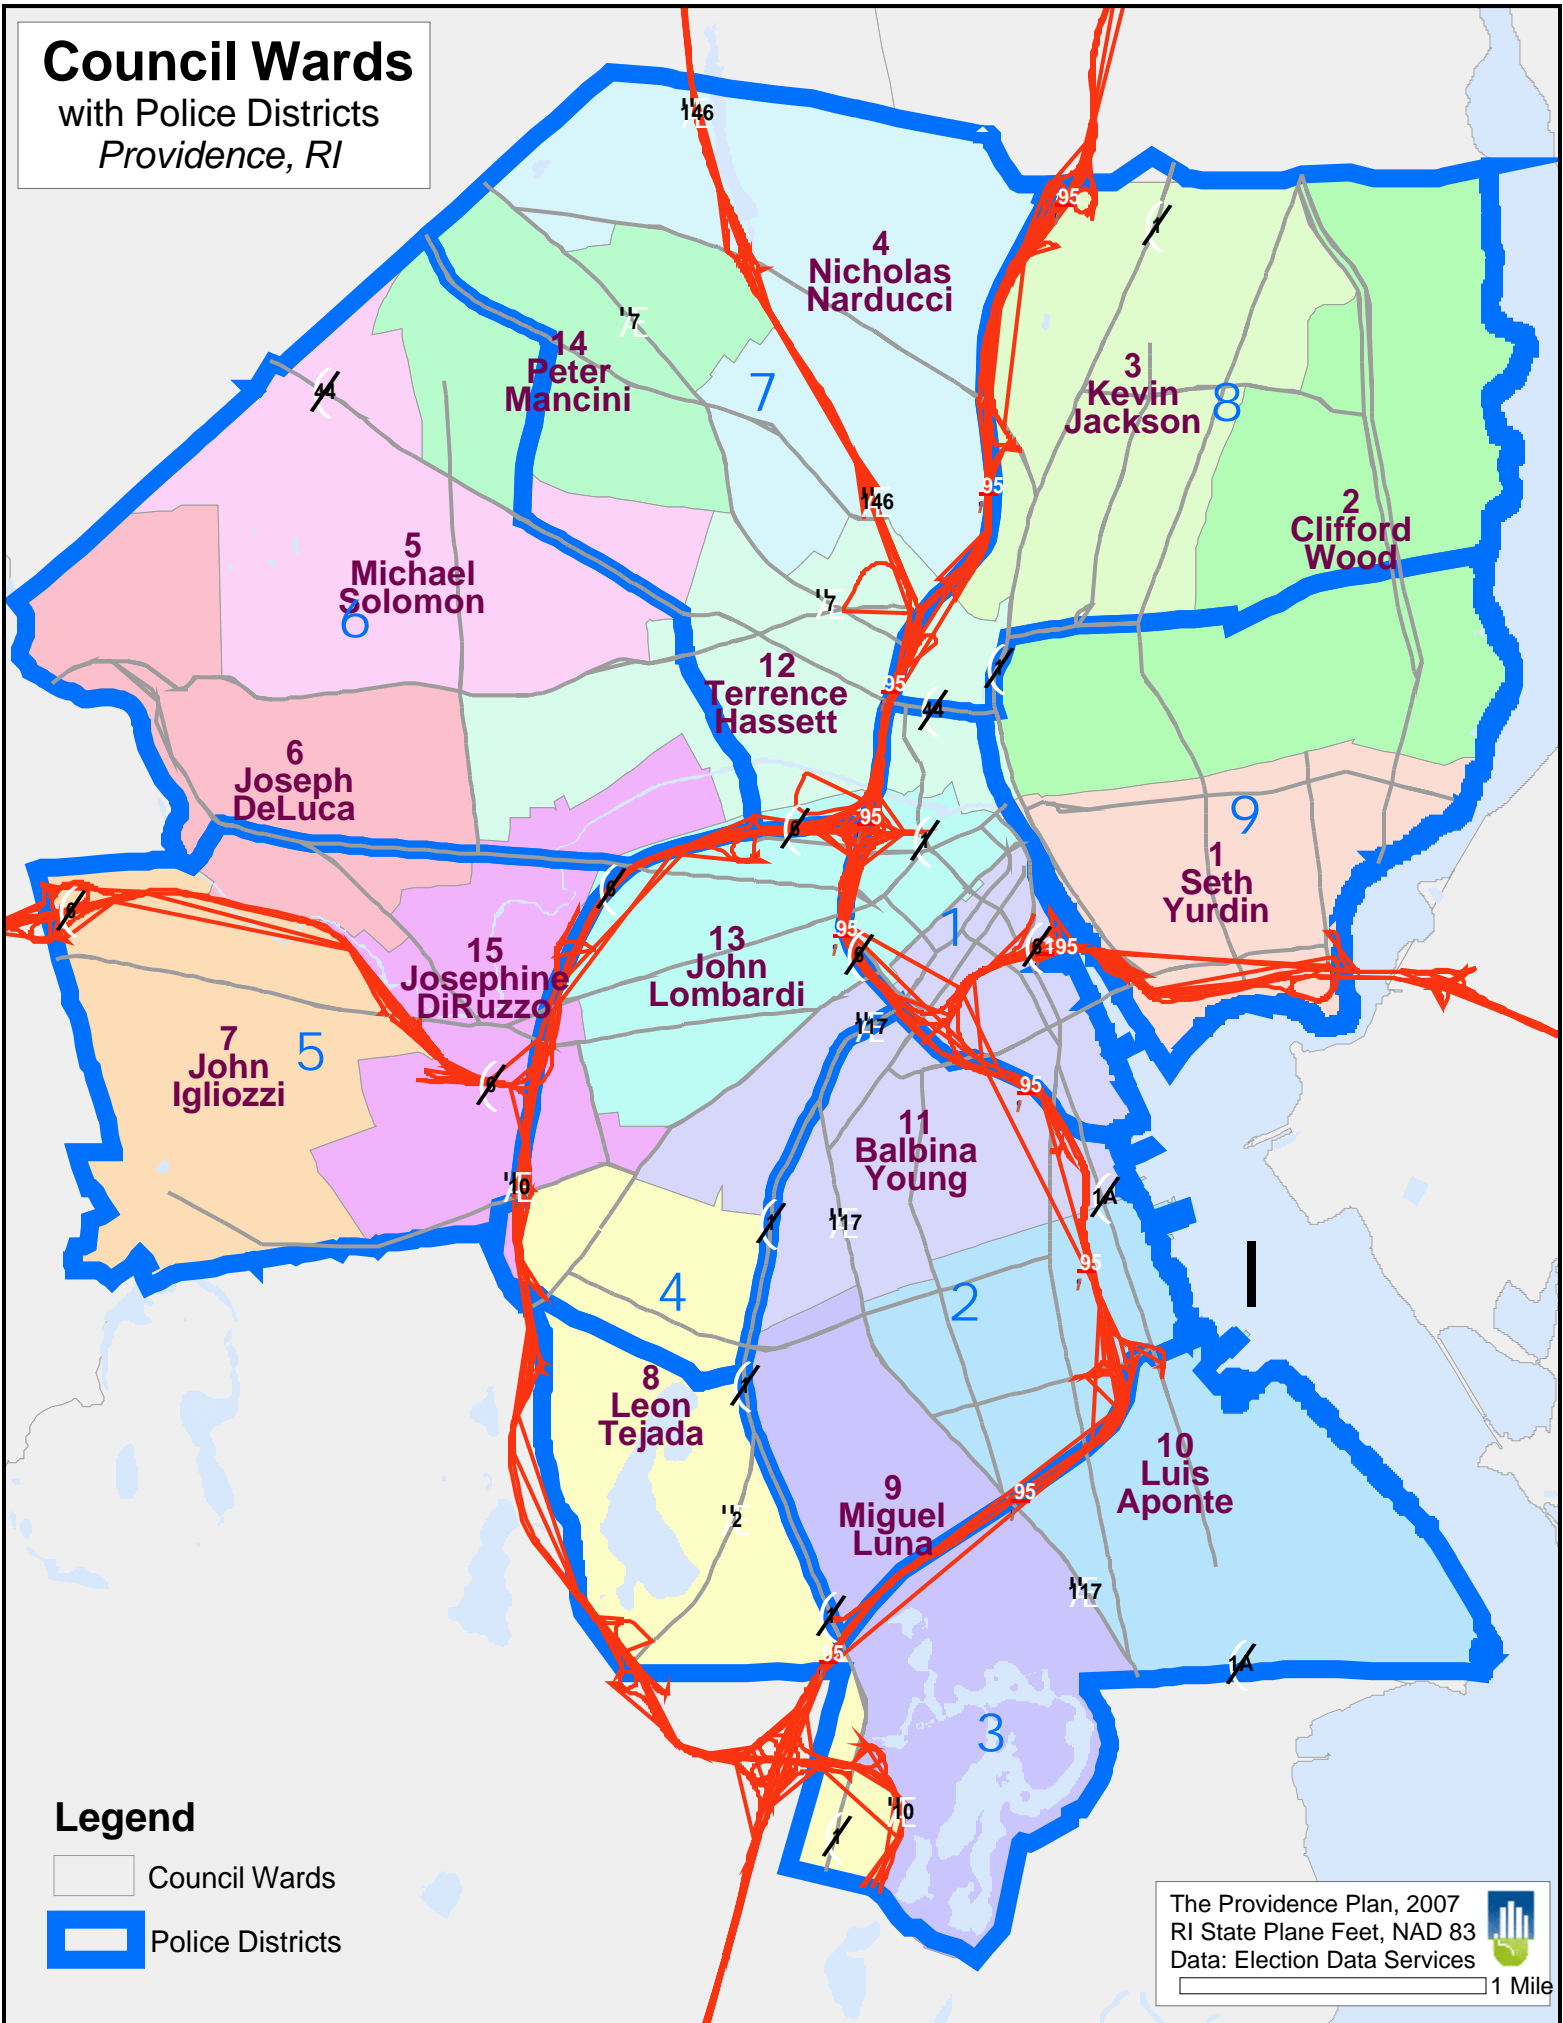

# Council Wards

with Police Districts  
Providence, RI

## Legend

- Council Wards
- Police Districts

The Providence Plan, 2007  
RI State Plane Feet, NAD 83  
Data: Election Data Services

1 Mile