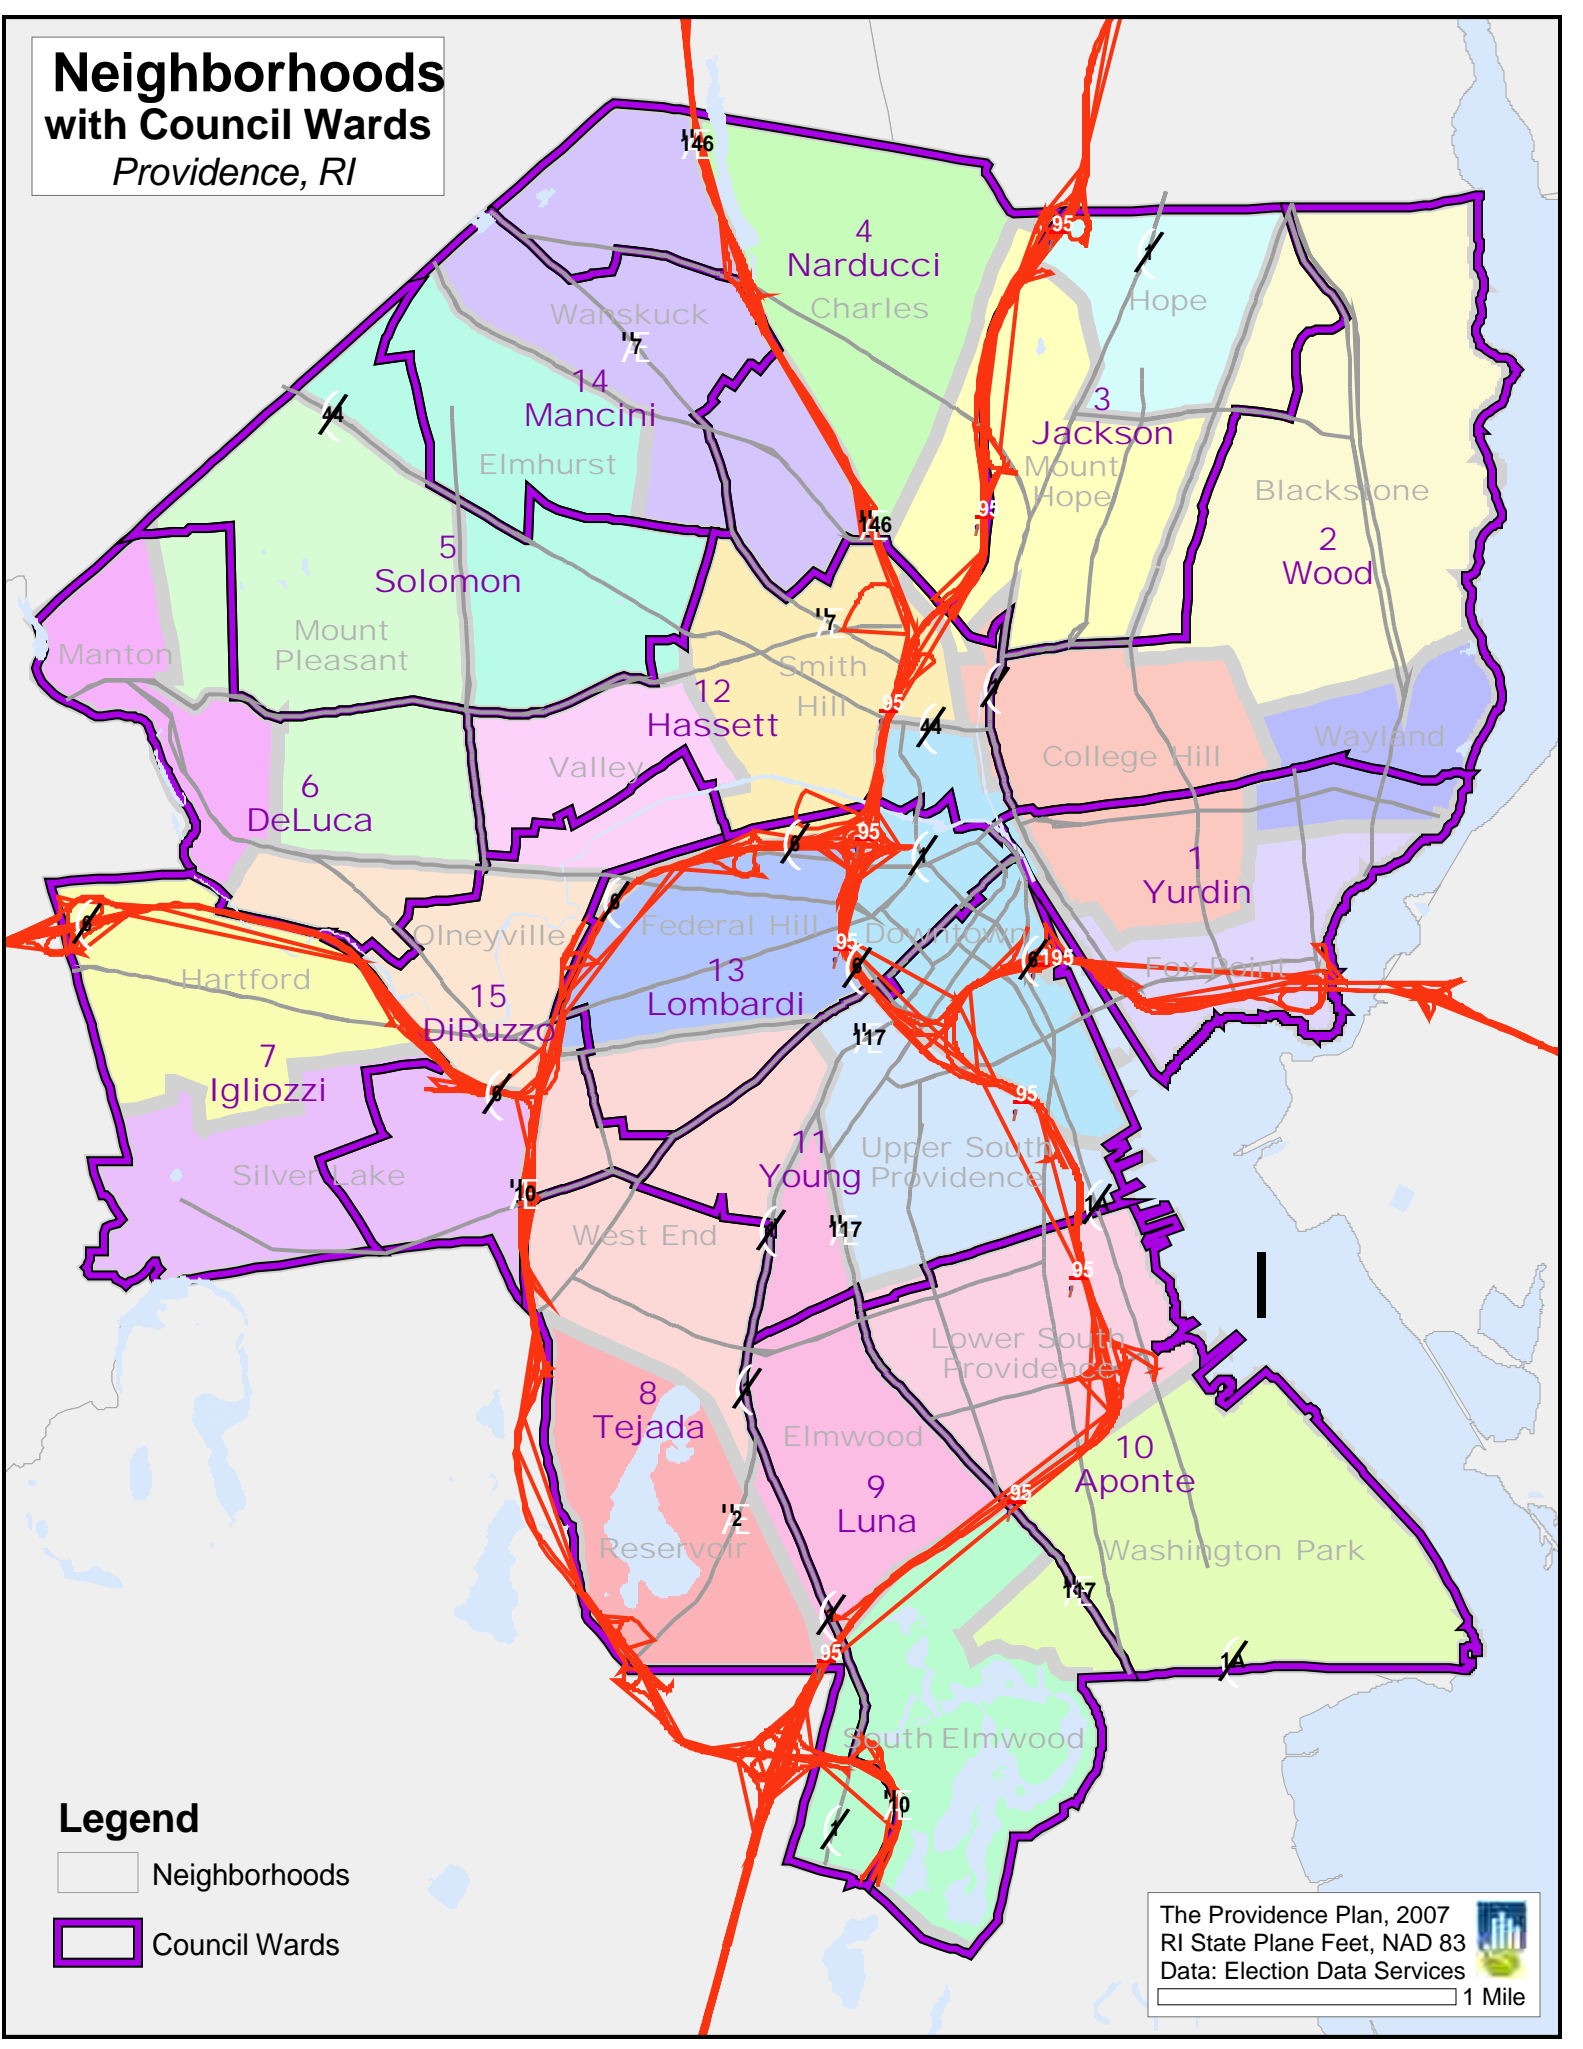

Neighborhoods with Council Wards

Providence, RI

Legend

- Neighborhoods
- Council Wards

The Providence Plan, 2007
 RI State Plane Feet, NAD 83
 Data: Election Data Services

1 Mile