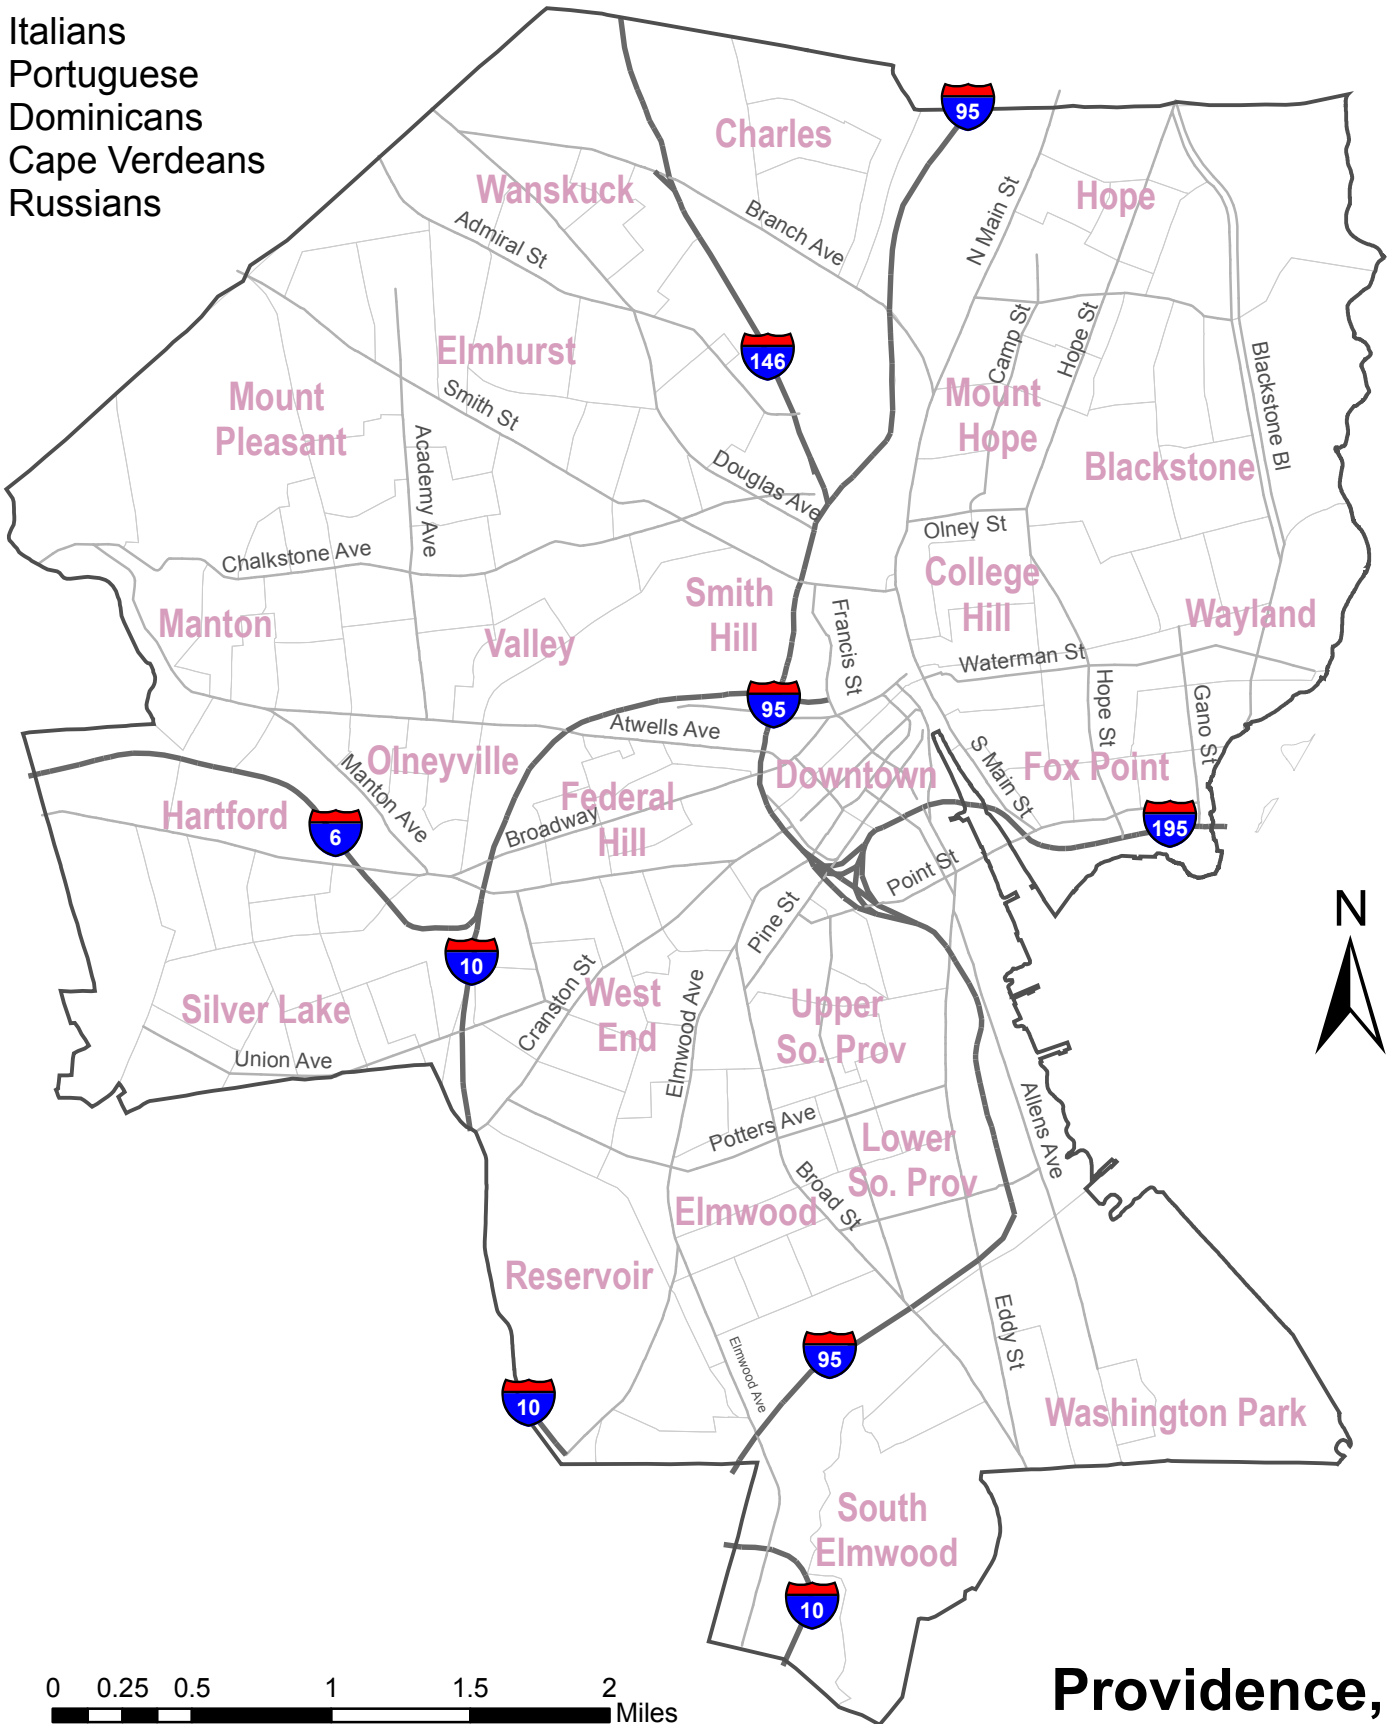

The following ethnic groups all have a large presence in Providence. Please indicate on the map where you think that these groups are concentrated:

- Italians
- Portuguese
- Dominicans
- Cape Verdeans
- Russians

Providence, RI

This survey is being conducted by students at Feinstein High School who are researching the geography of ethnic groups in Providence, RI.

What ethnicity do you consider yourself?

What is your age?

What neighborhood do you live in?

What ethnic groups do you know of that live in your neighborhood? What group is dominant?

Do you know what ethnic groups used to live in your neighborhood?

What changes have you seen in the ethnic makeup of your neighborhood?