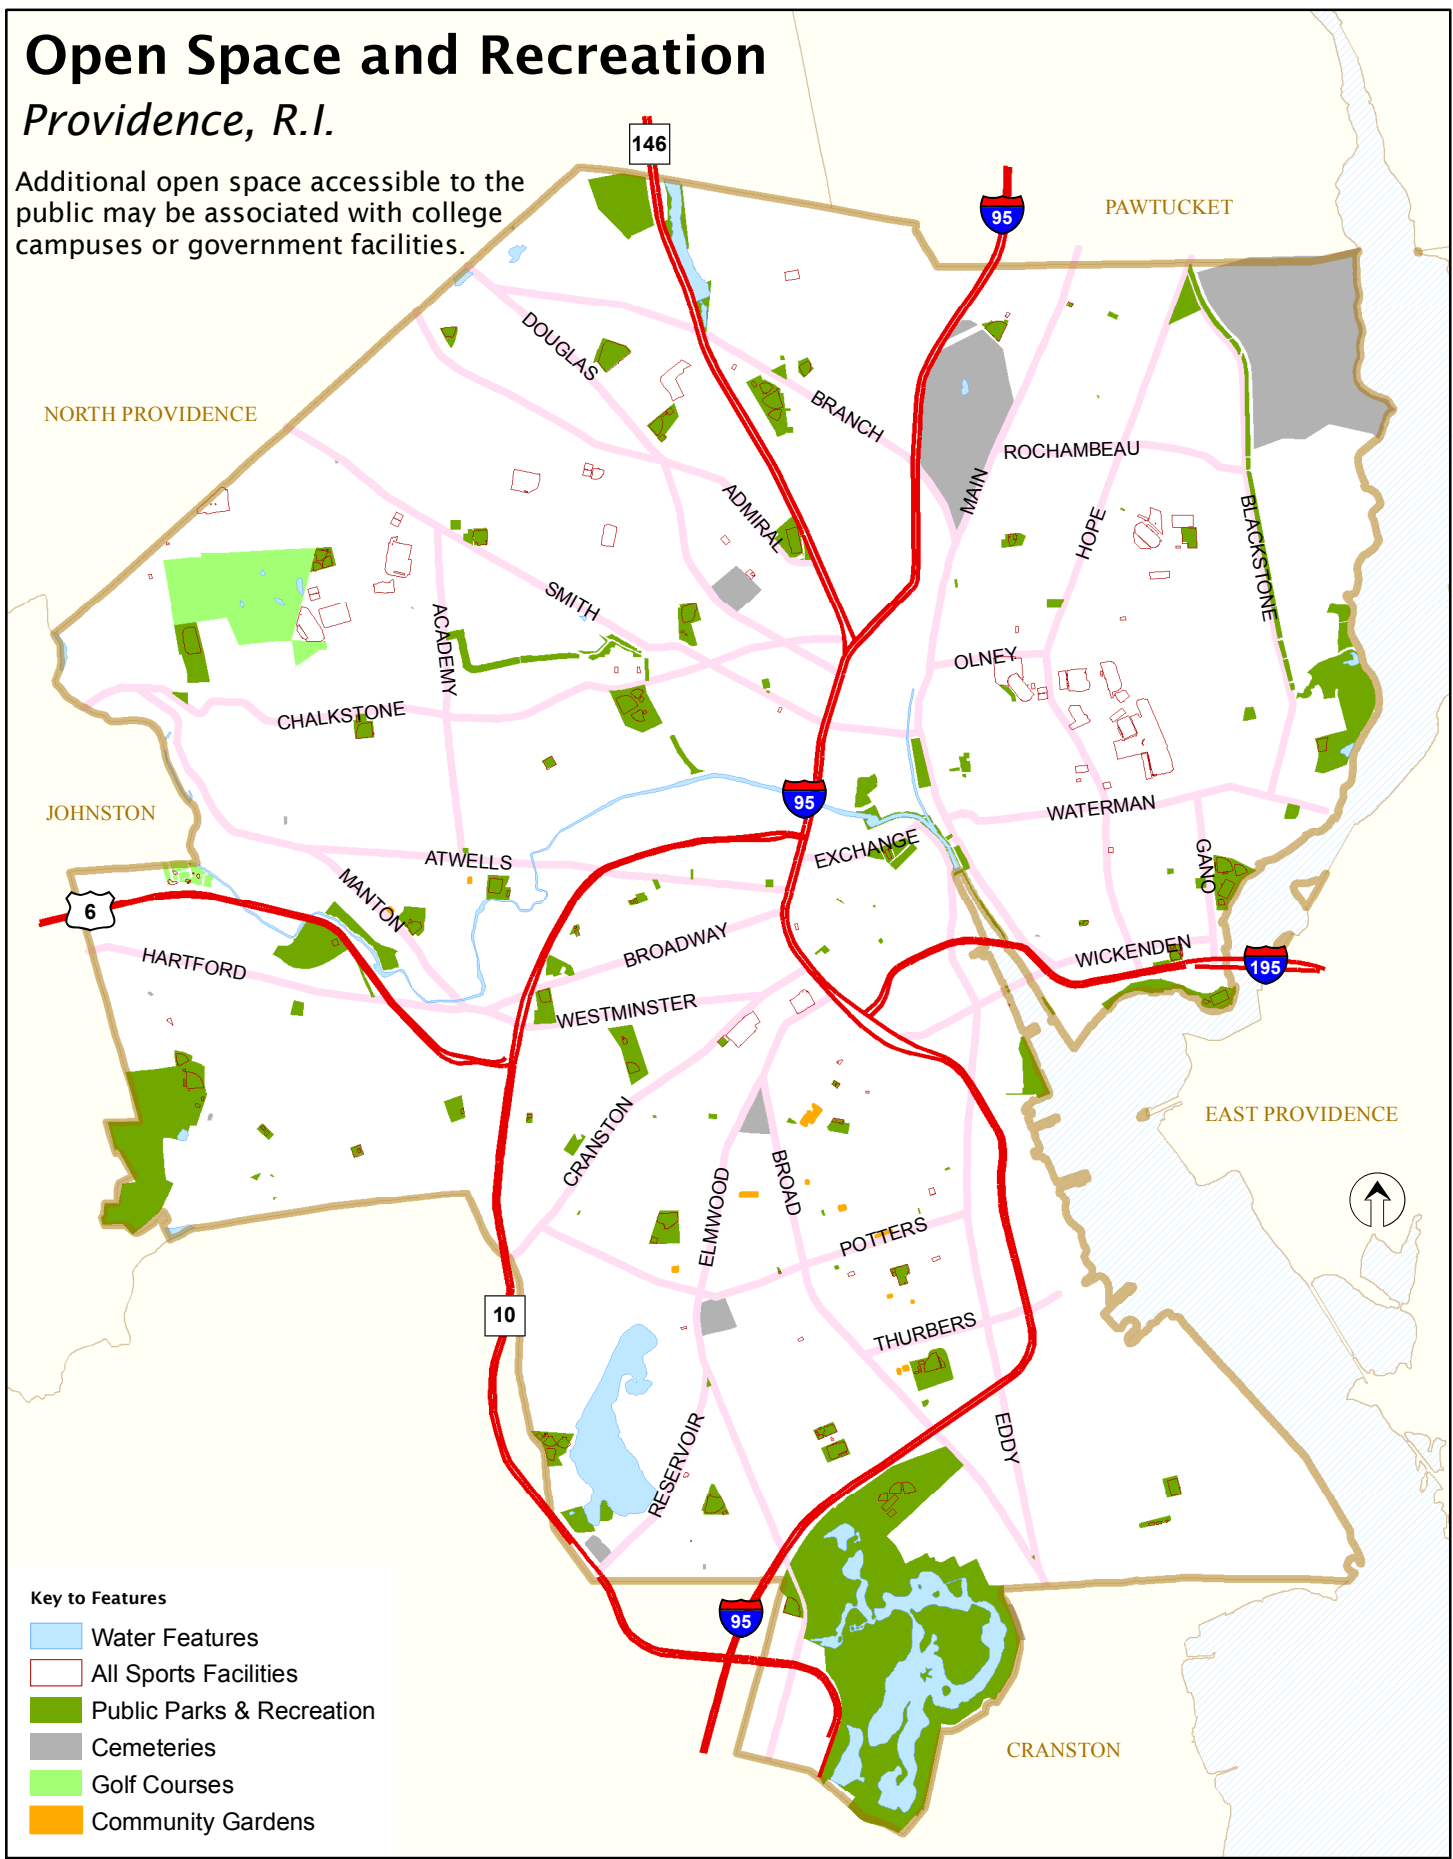

Open Space and Recreation

Providence, R.I.

Additional open space accessible to the public may be associated with college campuses or government facilities.

Key to Features

- Water Features
- All Sports Facilities
- Public Parks & Recreation
- Cemeteries
- Golf Courses
- Community Gardens

City of Providence Comprehensive Plan

Data Sources: City of Providence, RIGIS

NAD83 RI State Plane Feet

11/2006

Produced by: The Providence Plan